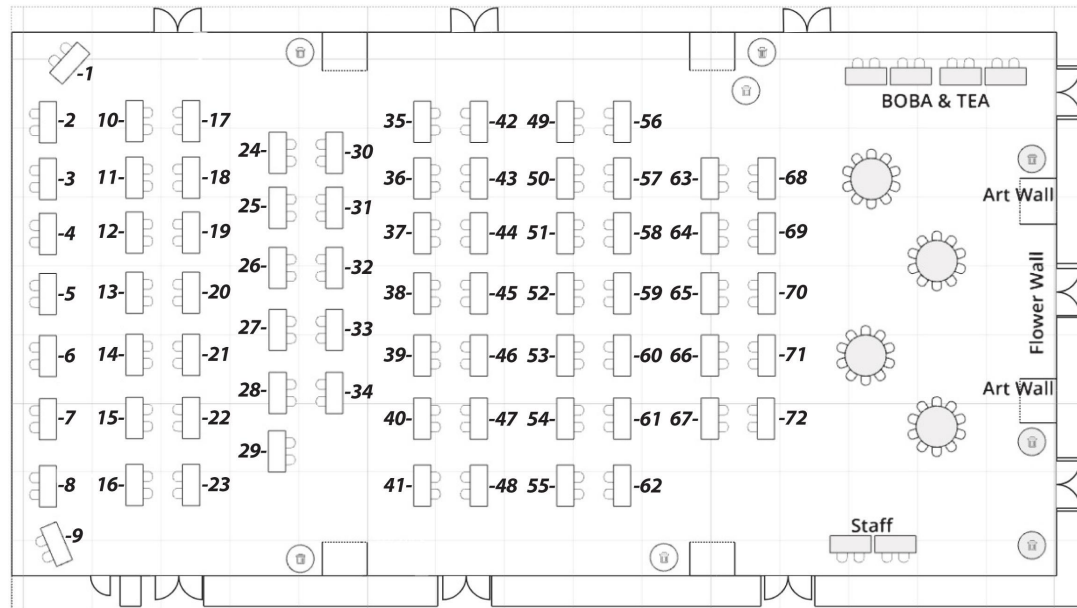

ARTIST ALLEY MAP

ARTISTS AND LOCATIONS

1 - EROTIPOP	26 - Sarah Vara	51 - kyuriin
2 - RaikoArt	27 - XXTRA PASTEL SHOP	52 - PepperCut Studio
3 - OL	28 - KawaiiRabbits	53 - Quirkilicious
4 - Miooo	29 - Cglas	54 - PandaGyoza Studios
5 - Yueko	30 - Kei	55 - _naidraws
6 - Lost Art Studios	31 - Liangarts	56 - Solace Studio
7 - Ignition Industries	32 - WTFmir	57 - Kirseel
8 - Yen Pen	33 - BYEBi	58 - 8-Bit Ichigo
9 - ZZZZZYY	34 - PoppyMinty	59 - Cremechii
10 - Cesela	35 - ChocolateAndT	60 - Baimon
11 - Ailuros	36 - Tiribrush	61 - APRILAPIN
12 - AmandaSmurfee	37 - Shoujo Havoc	62 - MevrouwRoze Studios
13 - Akiseo	38 - Kyomon	63 - Shubaobao
14 - Artsyvshop	39 - SayOran Arts	64 - April Jubilees
15 - Mighty Pegasus Art	40 - KikiCraft	65 - TBD
16 - LucidSky	41 - Sugarbplays DIY Cross stitch	66 - SunnySide Art
17 - Rsenic Rin	42 - ofSkySociety	67 - TBD
18 - Victoria Peterson	43 - rainubrew	68 - RubyDianArts
19 - Bird + Egg	44 - gud_doodle	69 - Drawn By Sean
20 - TomoCreations	45 - muddymelly	70 - Mel Shardae
21 - Amanda Nelson Design Co	46 - Octo Star	71 - Trep Illustration
22 - Chunkie Bunnie Art	47 - Aurora PUNK	72 - kirvia
23 - Craft Quest	48 - Hero Anthem	
24 - MujuMonster	49 - Ai Mochi Arts	
25 - Suppamong Studio	50 - SAJU Studios