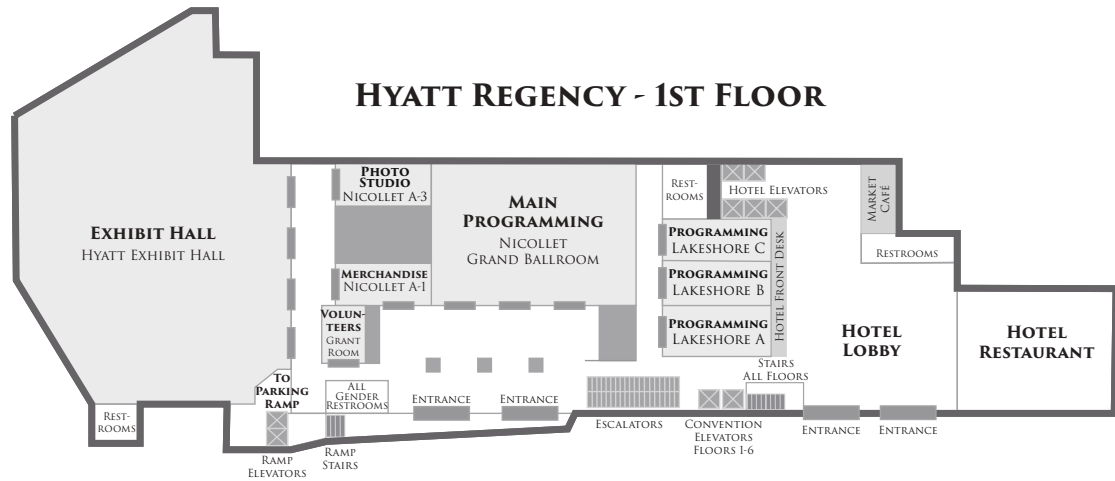

HYATT REGENCY - 1ST FLOOR