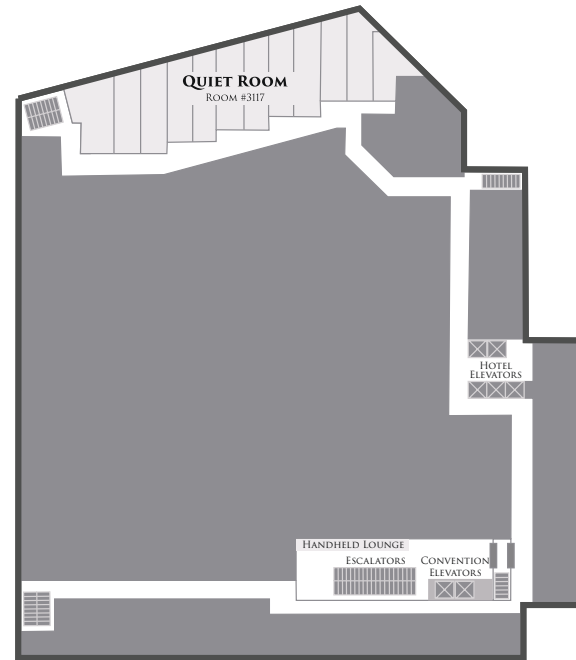

HYATT REGENCY - 3RD FLOOR