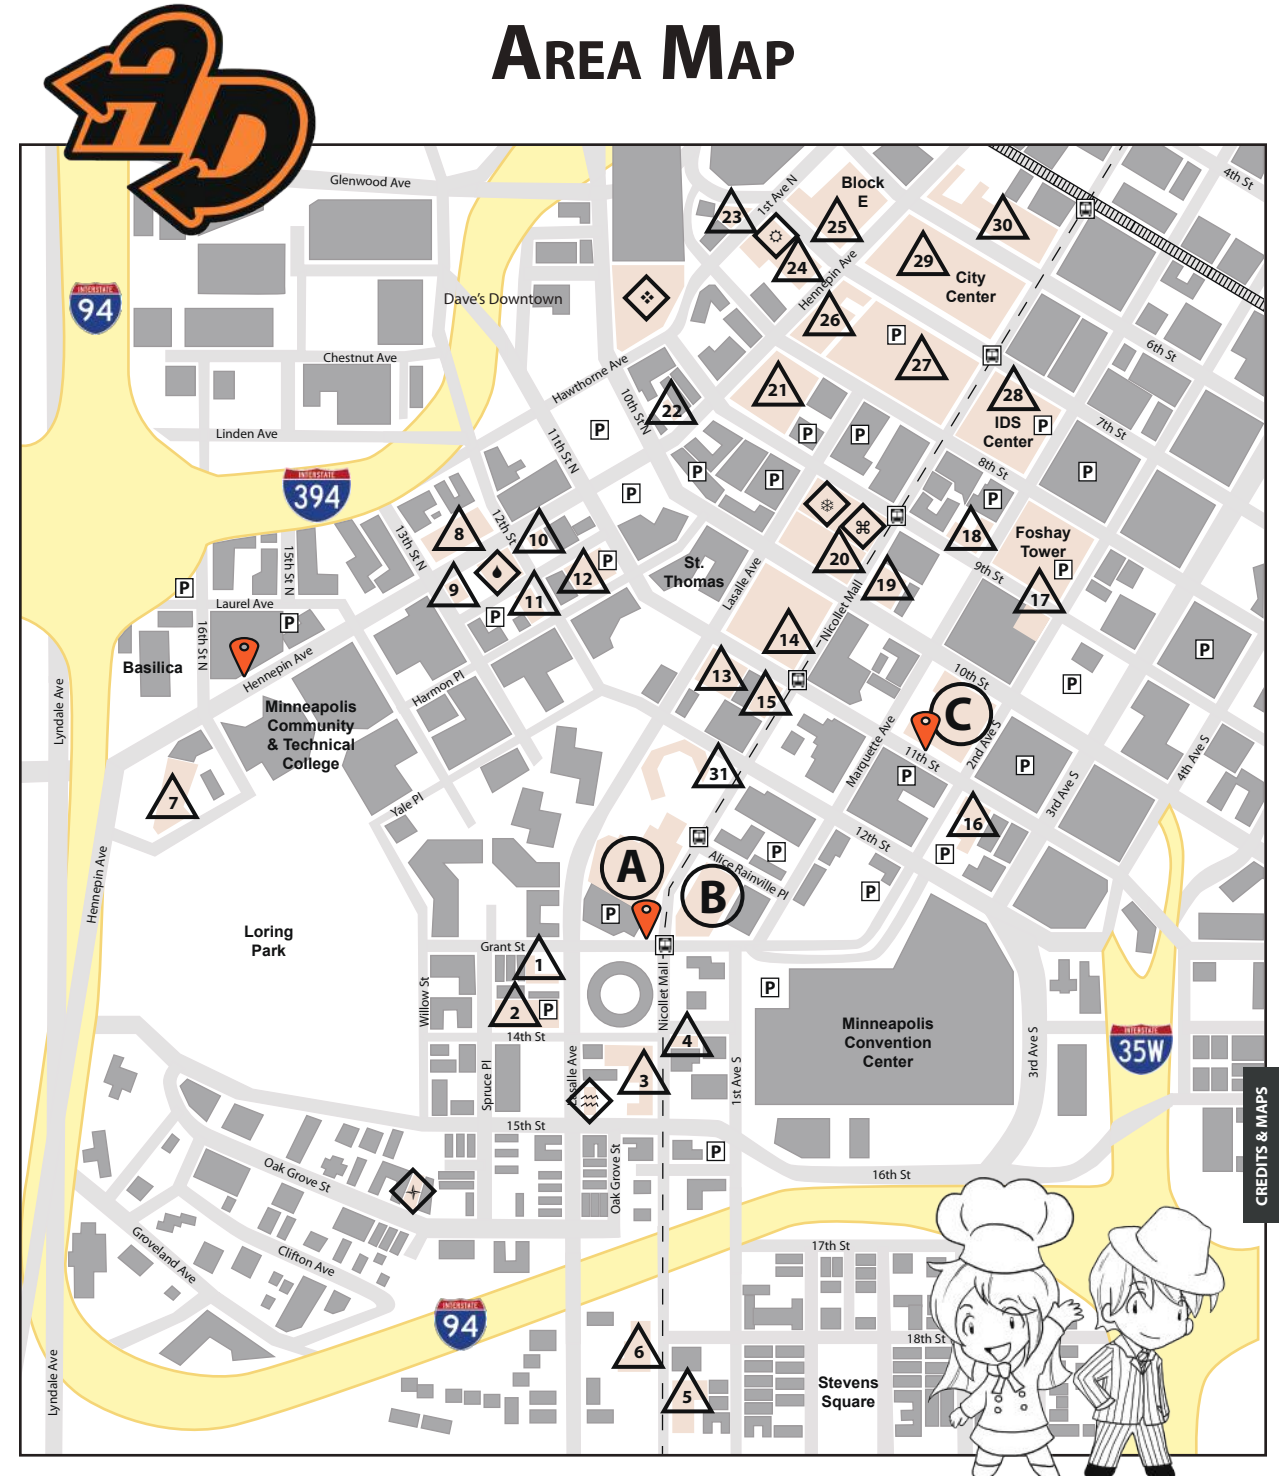

BUS SCHEDULE

Anime Detour will have three shuttle buses running approximately 20 minutes apart (overnights after 2 am will have one bus).

If you need a lift bus for wheelchair or other accessibility, please call 612-615-5135 to schedule a pickup.

Bus Stops:

MCTC parking garage, on Hennepin Ave 100-150 feet past the entrance / exit driveway.

AC Hotel Minneapolis, on 4th Street near its parking exit.

Hilton Minneapolis, on S 11th Street at the exit.

Hyatt Regency, on W Grant Street.

Schedule:

Friday - Starts at 10am

Saturday - 2nd bus starts at 7am, 3rd bus at 10am

Sunday - Last bus leaves 10 minutes after Closing Ceremonies

After-Hours Schedule:

Attendees wishing to catch a bus at locations other than the Hyatt during the hours of 1am - 7am please send a text message to 612-412-1138.

If you are at the Hyatt needing a shuttle to another location there is no need to call the number. Attendees can go directly to the bus stop directly; the bus should be staged there unless it is taking attendees to their destination, after which it returns to the Hyatt stop.

AREA MAP - KEY

HOTELS

- A. Hyatt Regency Minneapolis
- B. Millennium Hotel
- C. Hilton Minneapolis

FOOD

- A Prairie Kitchen & Bar
- B North 45° Restaurant and Bar
- C Ten 01 Social

1. Lotus Restaurant
2. Eggy's Minneapolis
  The Nicollet Diner
3. Sonera Mexican Kitchen
  Mother Clucker's Pizza
4. Ping's
5. Akwaaba Restaurant
  Medina Grill
6. AM Food Market
7. Café and Bar Lurcat
8. Subway
9. Eli's Food and Cocktails
10. The Butcher's Tail
11. Buca di Beppo
12. Dancing Ganesha

FOOD, CONT.