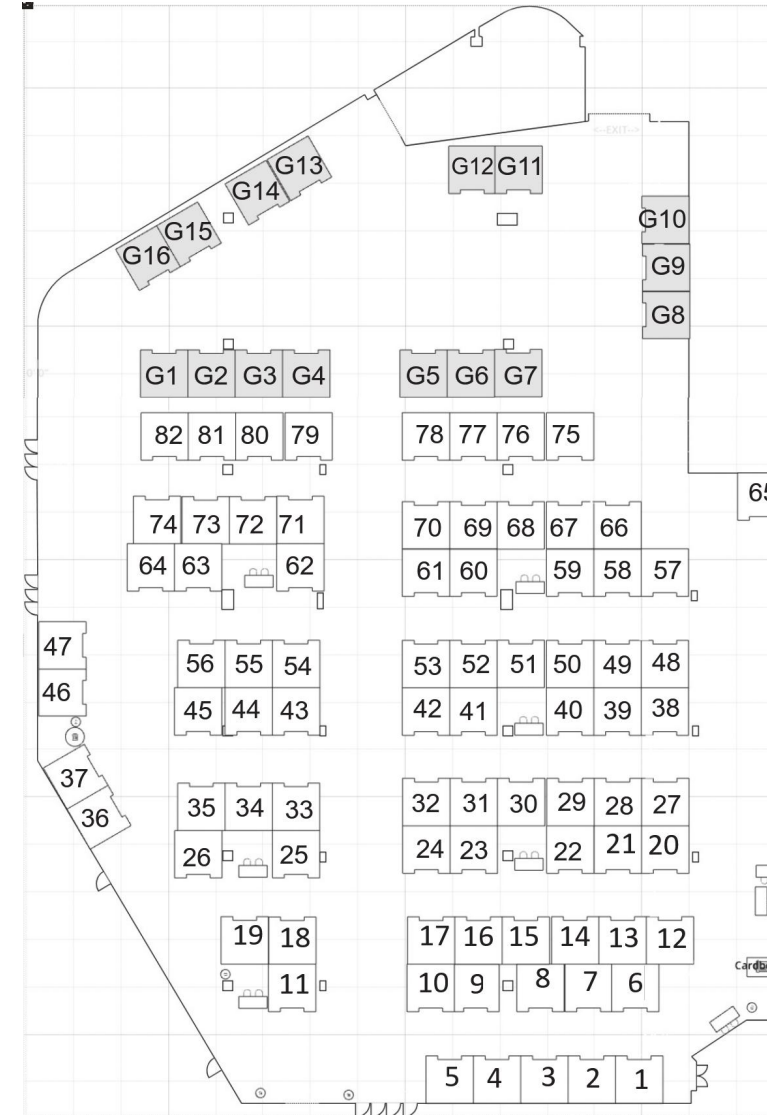

EXHIBIT HALL

VENDORS AND LOCATIONS

35, 34, 33	168 Dragon Trading Inc
60, 61	ahhgela
49, 50	Akanyte
64, 63	Angry Fox
56, 55, 54	Anime Pavilion
51, 52, 53	AnimeStuffStore.com
45	Arcanic Artistry
48	ARSENICXYANIDE
16, 17	Bead Geekz
21	Blue Stripe District
15	Blulious
1, 2, 3	BowenDragon1
43	Briar and Spindle
62	Chill Vibes Worldwide
25	Chompalot Art
75, 76, 77	CloverPuff
40, 39, 38	CrunchyRoll
13, 14	Culture
22	Free Geek
20	Fuzzbutt Boutique
59	Girl Scouts
6, 7, 8	Hometown Comics & Games
58, 57	Japanime
41	Japan America Society of Minnesota
36, 37	Jukebox Imports
74, 73	Mobile Game World
68, 69	Mythic Arts by Shauna Aura Knight
78	MN K-Pop
19, 18	Neon Culture
42	TBD
80, 81, 82	Otaku Joe's
24, 23	Otaku Scents
67, 66	Project Saisei
72	Seifer's Stitches
9, 10	Shade's Findings and The Evil Nae
28, 27	Shibe Ink
71	Snacc Pack
32, 31	Sorbet Jungle LLC
26	TBD
29	Steve Minty
65	Super Capsule Project
30	TABLETOP SHOP
11	TATTOO ARTIST Katie Kroeck
4, 5	The Lost Zone LLC
79	voidwearapparel
70	Vonnart
46, 47	Wild Bill's Soda
44	WyntersEnd Workshop
12	Yaniir