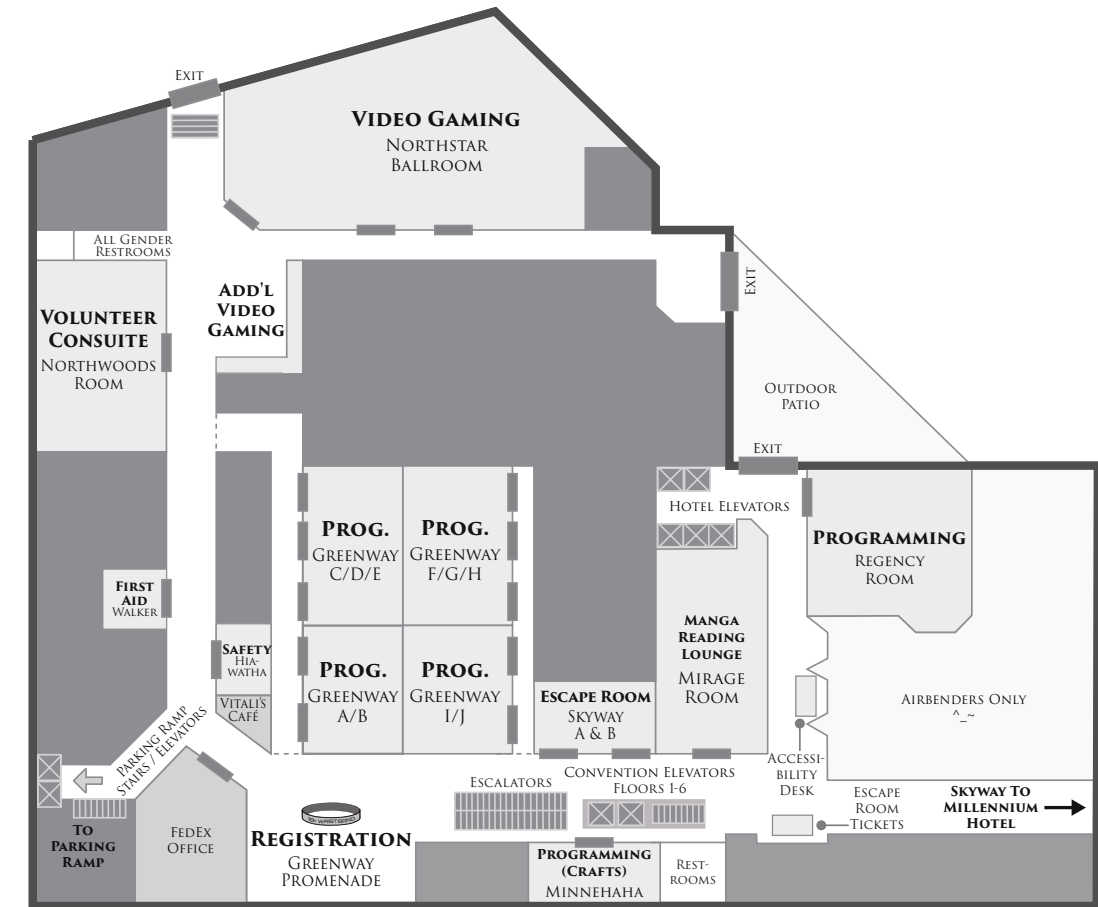

HYATT REGENCY - 2ND FLOOR