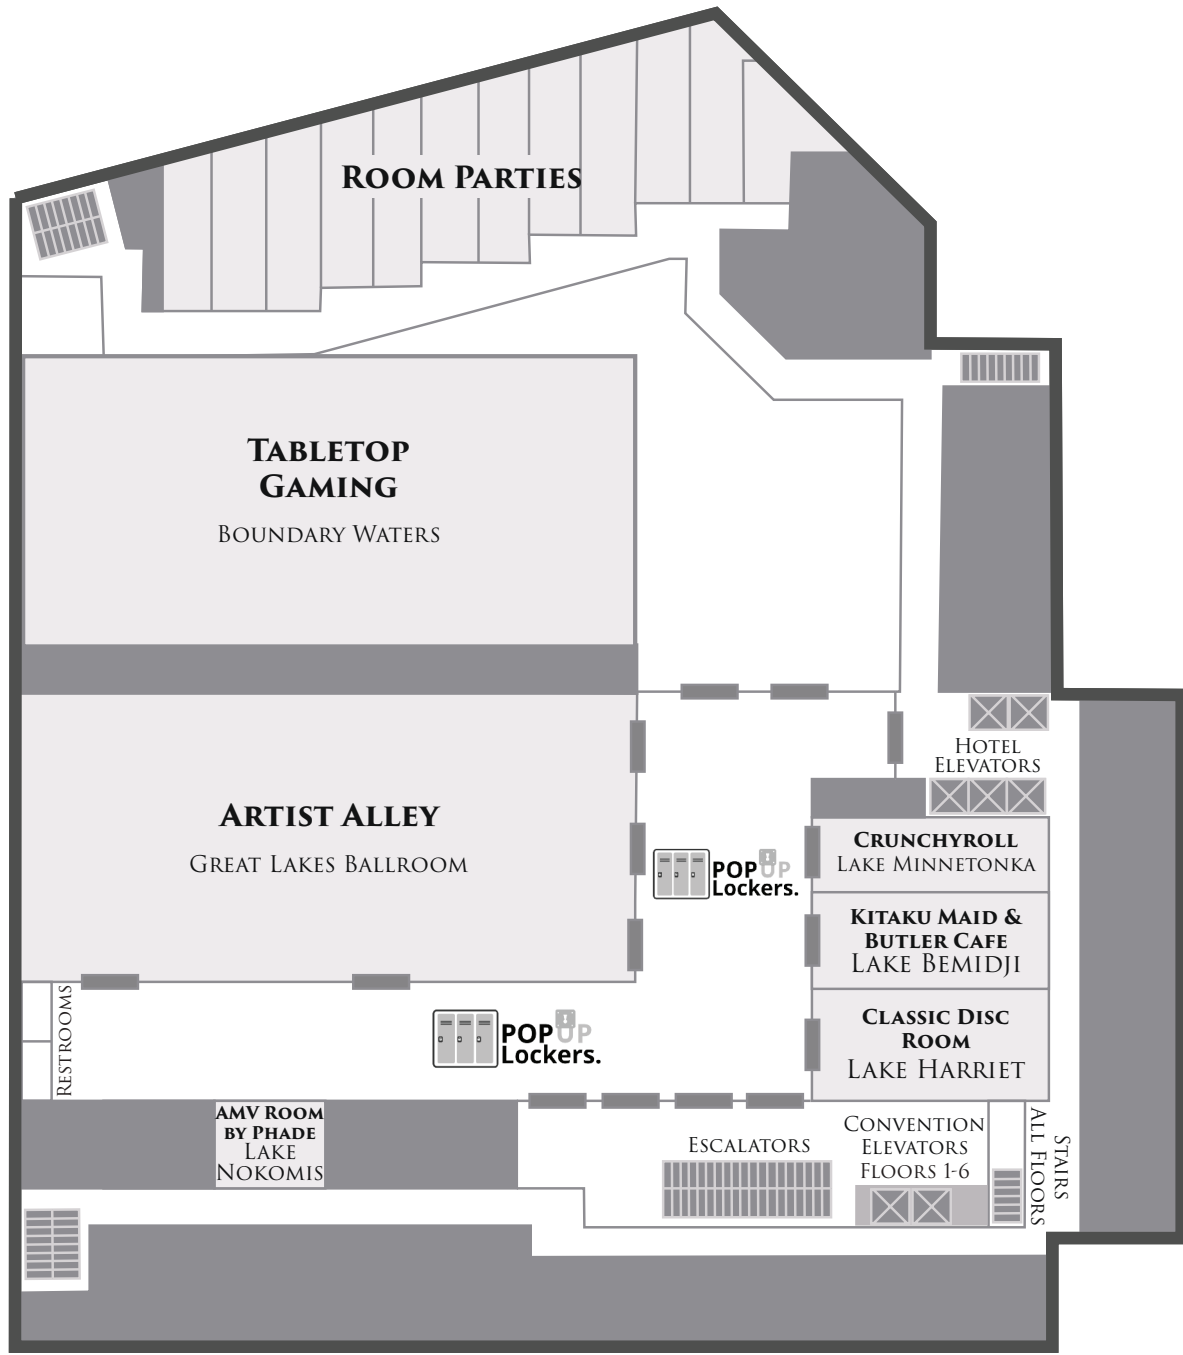

Pizza Luce welcomes Anime Detour  
and conveniently offers  
**FREE DELIVERY,**  
dine-in and full bar!

**HYATT REGENCY - 4TH FLOOR**

**HYATT REGENCY - 5TH FLOOR**

**HYATT REGENCY - 6TH FLOOR**