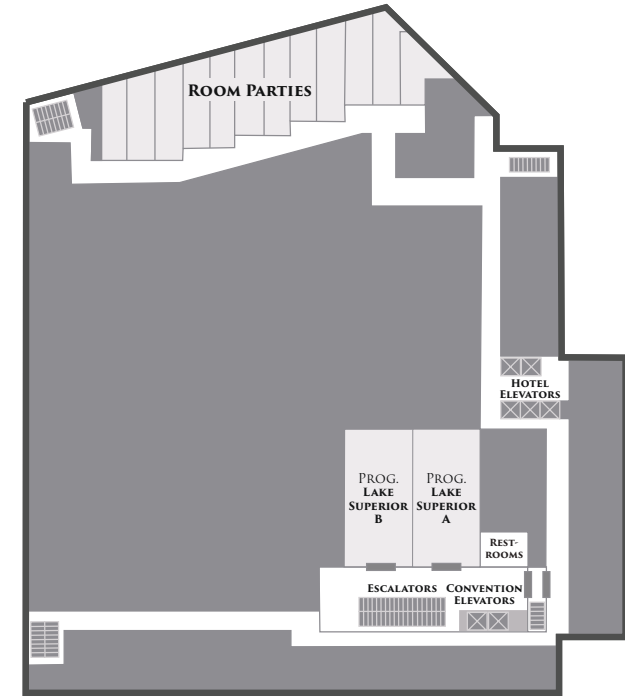

HYATT REGENCY - 5TH FLOOR