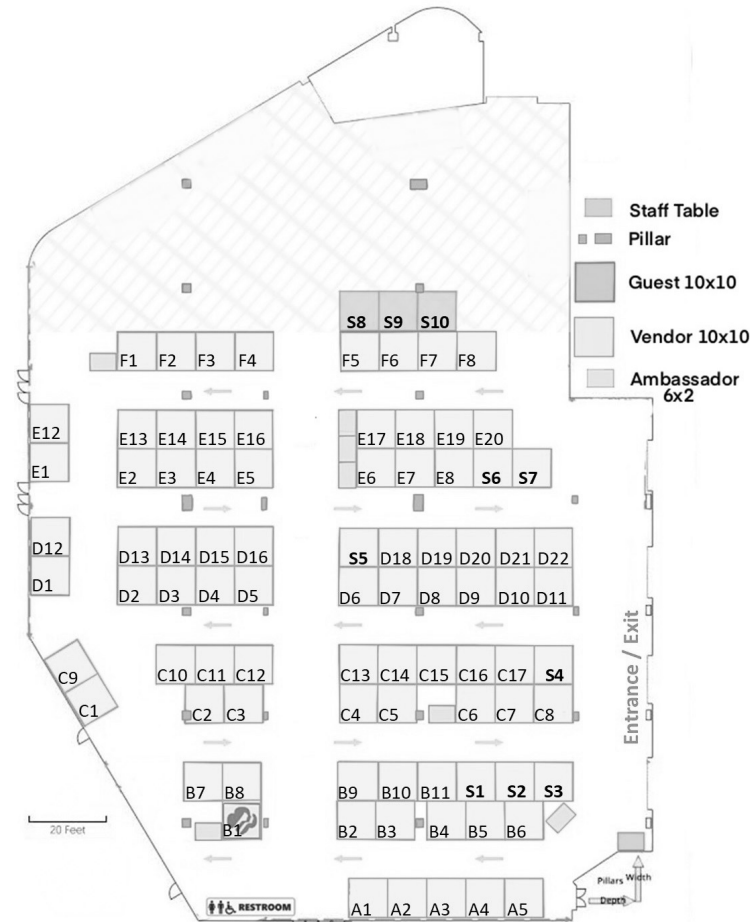

EXHIBIT HALL / GUESTS OF HONOR MAPS