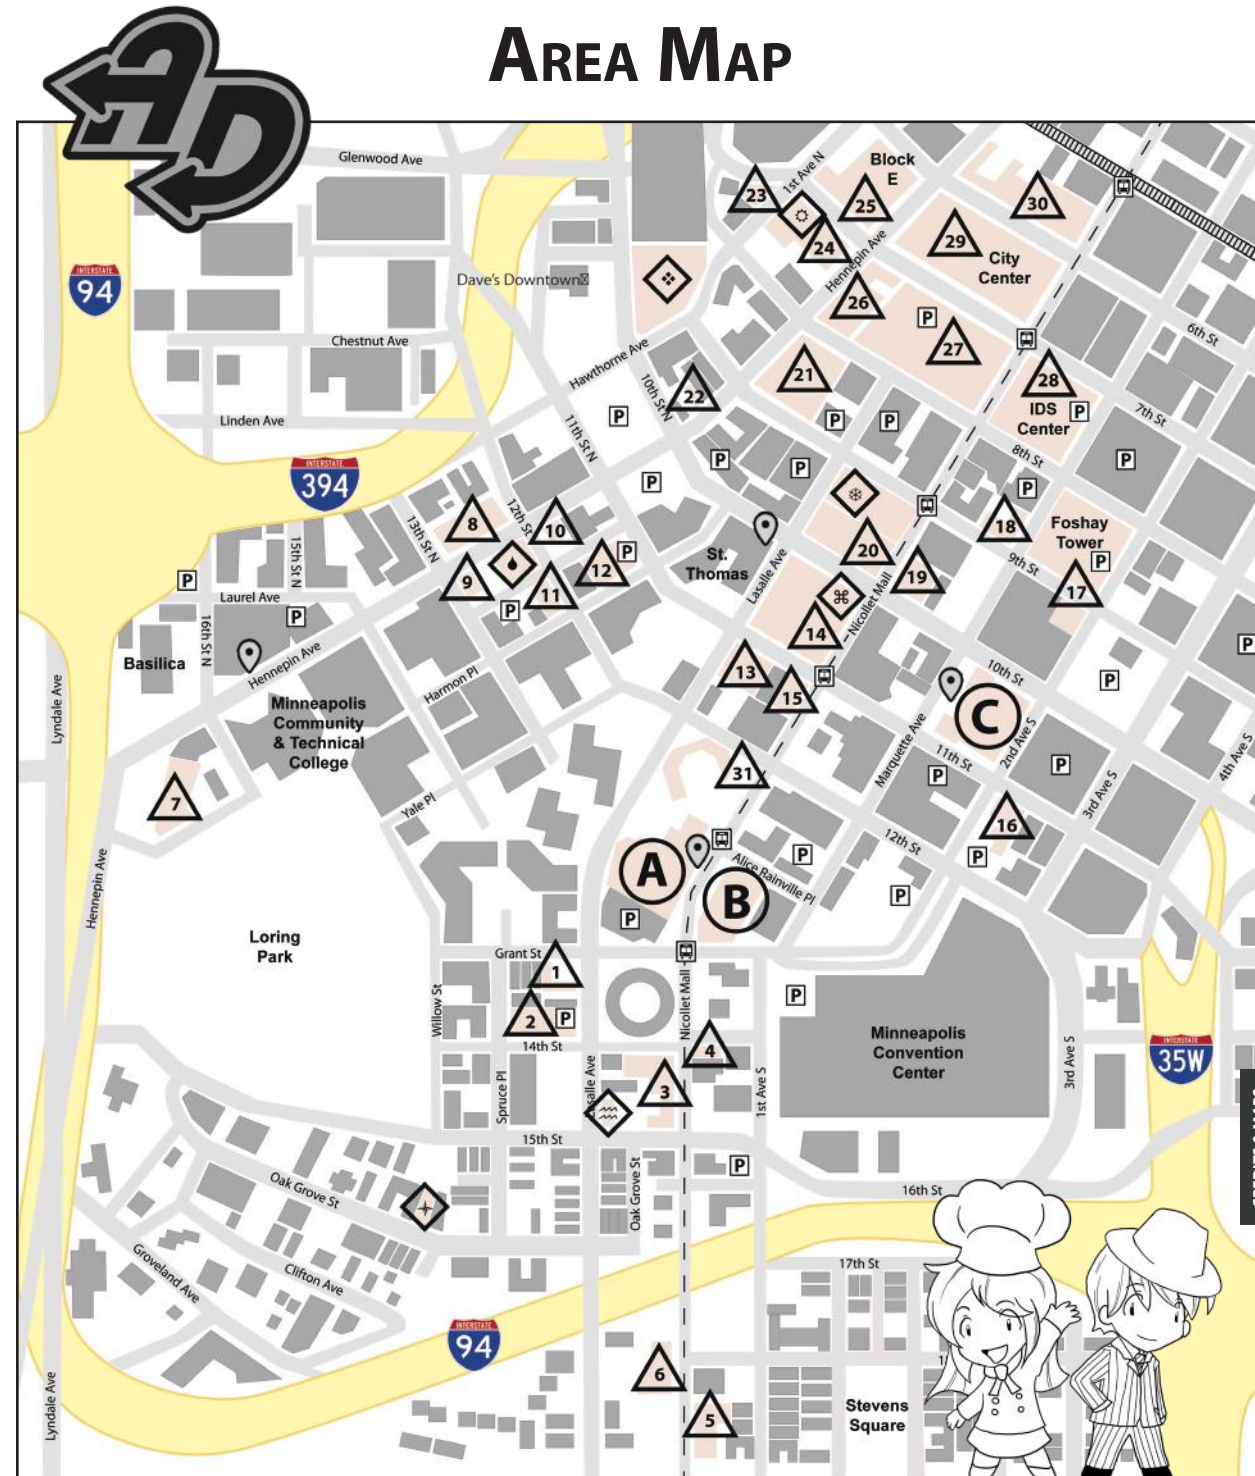

BUS SCHEDULE

Anime Detour will have three shuttle buses running approximately 20 minutes apart (overnights after 2 am will have one bus).

If you need a lift bus for wheelchair or other accessibility, please call 612-615-5135 to schedule a pickup.

Bus Stops:

MCTC parking garage, on Hennepin Ave 100-150 feet past the entrance / exit driveway.

AC Hotel Minneapolis, on 4th Street near its parking exit.

Hilton Minneapolis, on S 11th Street at the exit.

Hyatt Regency, on W Grant Street.

Schedule:

Friday - Starts at 10am

Saturday - 2nd bus starts at 7am, 3rd bus at 10am

Sunday - Last bus leaves 10 minutes after Closing Ceremonies

After-Hours Schedule:

Attendees wishing to catch a bus at locations other than the Hyatt during the hours of 1am - 7am please send a text message to 612-412-1138.

If you are at the Hyatt needing a shuttle to another location there is no need to call the number. Attendees can go directly to the bus stop directly; the bus should be staged there unless it is taking attendees to their destination, after which it returns to the Hyatt stop.

AREA MAP - KEY

HOTELS

- A. Hyatt Regency Minneapolis
- B. Millennium Hotel
- C. Hilton Minneapolis

FOOD

1. Lotus Restaurant
2. Eggy's Minneapolis
3. Market Bar-B-Que
  Sonera Mexican Kitchen
  The Nicollet Diner
4. Ping's
5. Akwaaba Restaurant
  Tibet Kitchen
6. AM Food Market
7. Café and Bar Lurcat
8. Subway
9. Eli's Food and Cocktails
10. The Butcher's Tail
11. Buca di Beppo
12. Dancing Ganesha
13. Lot 57

FOOD, CONT.