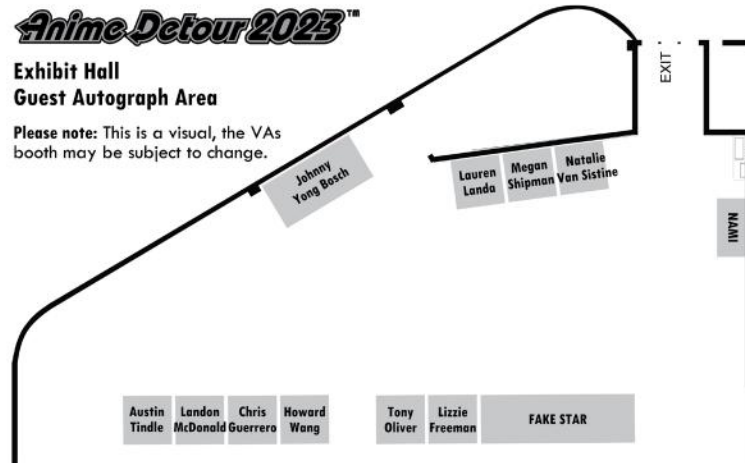

Anime Detour 2023™

Exhibit Hall Guest Autograph Area

Please note: This is a visual, the VAs booth may be subject to change.

VENDORS AND LOCATIONS

- B1 - GIRL SCOUT COOKIES
- S5 - Arsenic x Cyanide
- S6 S7 - Japanime
- S4 - ColorWorld
- S1 S2 S3 - Right Stuf
- S8 S9 S10 - FakeStar
- B7 - Neon Culture
- A3 A4 A5 - Otaku Joe's LLC
- D2 D3 D4 - Collectors universe and anime
- B9 B10 B11 - BowenDragon1
- E8 - Otaku Scents
- E20 - Super Capsule Project
- C9 C1 - Jukebox Imports
- D9 D10 D11 - Purple Plum Inc.
- D20 D21 D22 - 168 Dragon Trading Inc
- E1 E12 - Pop Heart Studios
- C10 - Puillustrated
- D13 D14 D15 - Toy Mandala
- D5 - Bandage Brigade
- F1 F2 F3 - Anime Pavilion
- E13 E14 E15 - Fragmented Nostalgia
- B2 B3 - Highlander Games MN
- E2 E3 - Mobile Game World
- C15 - Vonnart
- F4 - Voidwearapparel
- E17 E18 - TGG Gaming
- E19 - Archimedes Azure Creations
- D1 D12 - Wild Bills
- C2, C3 - Bibisama
- F5 - Yen Pen
- B8 - Bluiouss
- C6 - Chill Vibes Worldwide
- A1 - Hat Shark
- B5 B6 - Sorbet Jungle LLC
- E6 E7 - Detroit Leather Company, LLC
- E16 - Bead geekz
- D19 - Esclair Studios
- B4 - Akanyte
- D16 - Whimsical Whiskers LLC
- A2 - WyntersEnd Workshop
- E4 E5 - Ghostboy Co.
- D6 D7 D8 - StylinOnline
- C7 C8 - Project SaiSei
- C4 - Mintandapple
- C5 - Ichabod's Lanterns
- C13 C14 - Culture
- D18 - Scoundrelle's Keep
- F6 F7 F8 - Cartoon Passion
- C12 - FuzzButt Boutique
- C16 C17 - Bishoujo Complex