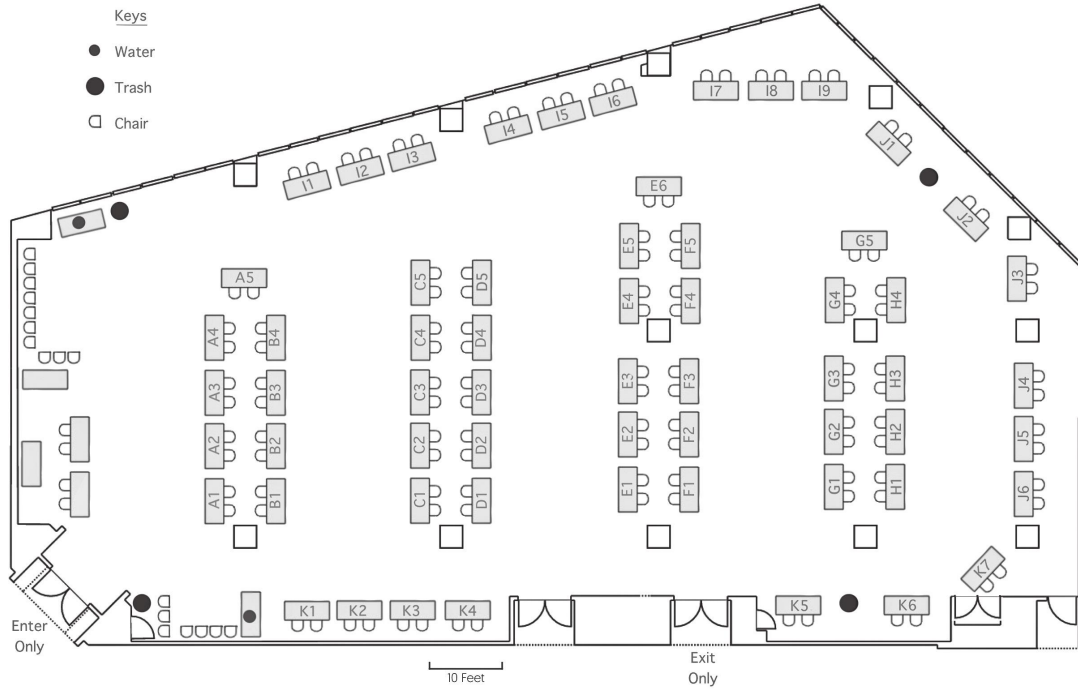

Hennepin County Library: www.hclib.org

Ramsey County Library: www.rclreads.org

MERCHANDISE

Nicollet A1
1st Floor

FRI: 11:00am - 6:00pm
SAT: 11:00am - 6:00pm
SUN: 11:00am - 4:00pm

ARTIST ALLEY MAP

ARTISTS AND LOCATIONS