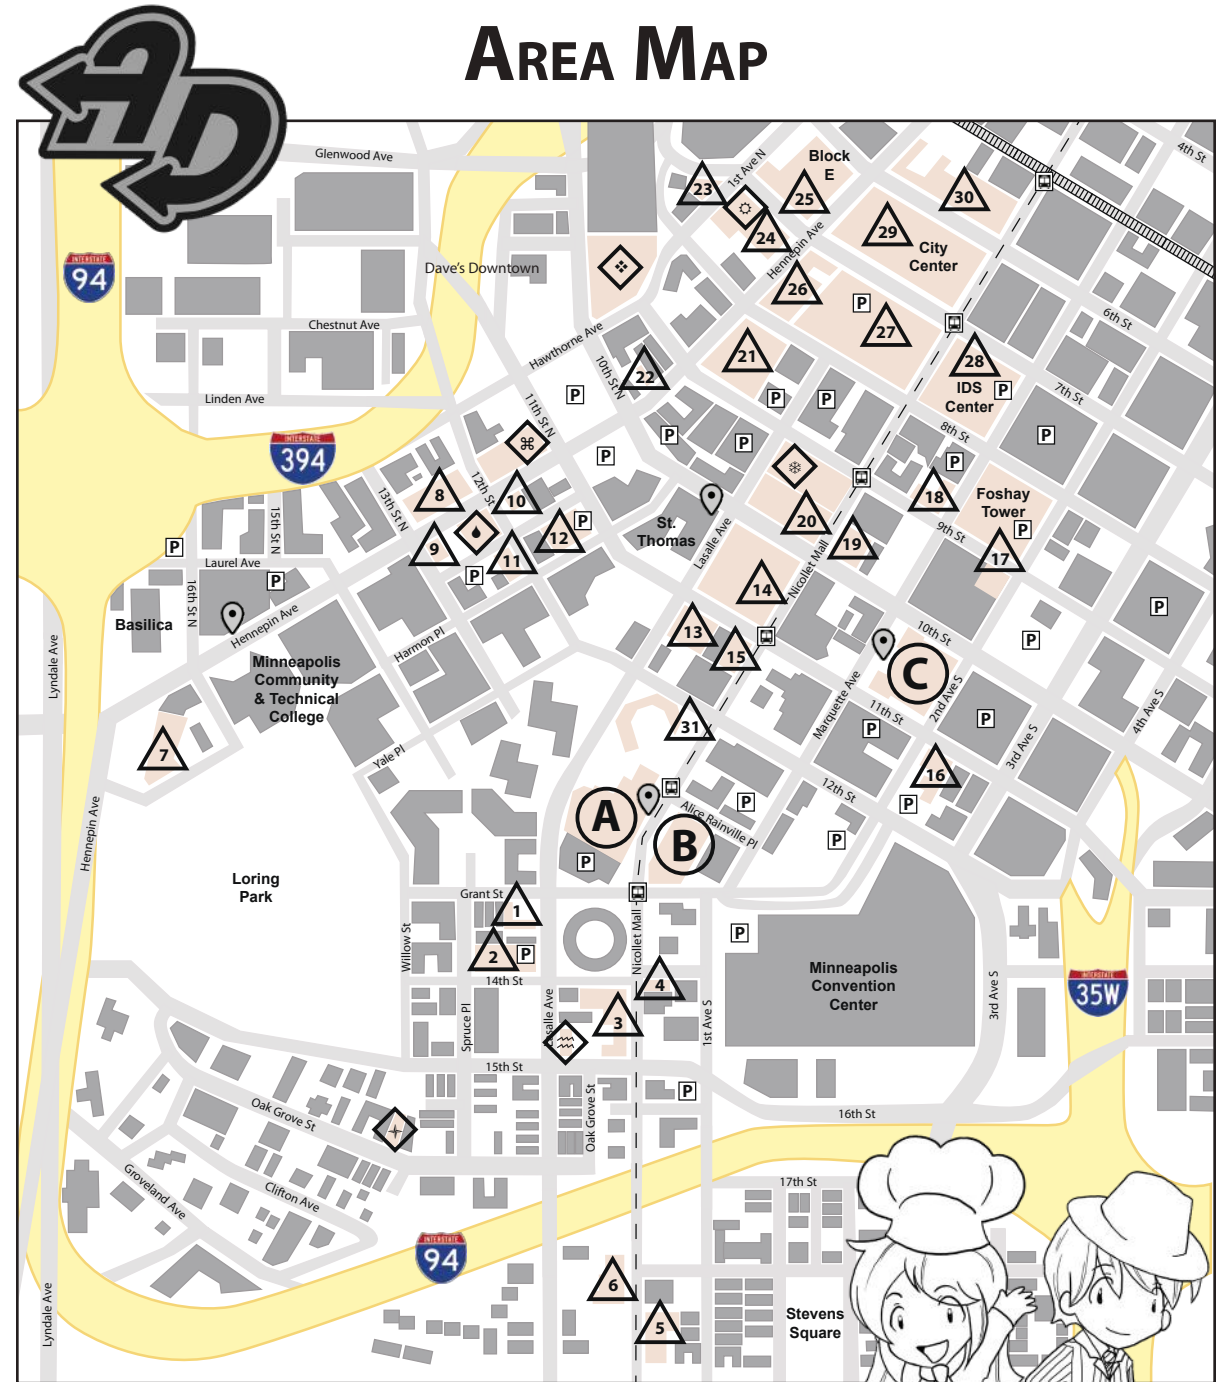

BUS SCHEDULE

Anime Detour will have three shuttle buses running approximately 20 minutes apart (overnights after 2am will have one bus).

If you need a lift bus for wheelchair or other accessibility, please call 612-615-5135 to schedule a pickup.

Bus Stops:

MCTC parking garage, on Hennepin Ave 100-150 feet past the entrance / exit driveway.

AC Hotel Minneapolis, on 4th St near it's parking exit.

Hilton Minneapolis, on S 11th street at the exit.

Hyatt Regency, on W Grant street.

Schedule:

Friday - Starts at 10am

Saturday - 2nd bus starts at 7am, 3rd bus at 10am

Sunday - Last bus leaves 10 minutes after closing ceremonies

After-Hours Schedule:

Attendees wishing to catch a bus at locations other than the Hyatt during the hours of 1am - 7am can call and text 612-412-1138.

If you are at the Hyatt needing a shuttle to another location there is no need to call the number. Attendees can go directly to Convention Communications located in the Hiawatha Room on the 2nd Floor.

AREA MAP - KEY

HOTELS

- A. Hyatt Regency Minneapolis
- B. Millennium Hotel
- C. Hilton Minneapolis

FOOD

1. Lotus Restaurant
2. Eggy's Minneapolis
3. Market Bar-B-Que
  Sonera Mexican Kitchen
  The Nicollet Diner
4. Ping's
5. Akwaaba Restaurant
  Tibet Kitchen
6. AM Food Market
7. Café and Bar Lurcat
8. Subway
9. Eli's Food and Cocktails
10. The Butchers Tail
11. Buca di Beppo
12. Dancing Ganesha
13. Lot 57

FOOD, CONT.

14. Dakota Jazz Club
  Chipotle
15. Brit's Pub
16. Constantine
  Monello
17. Manny's Steakhouse
  Keys at the Foshay
  Dave's Downtown
18. 8th Street Grill
  The Melting Pot
  Hell's Kitchen
  Hibachi Daruma
19. Rojo
20. The News Room
21. The Capital Grille
  Crave American Kitchen &
  Sushi Bar
  Rock Bottom Restaurant &
  Brewery
22. Mackenzie Pub
23. O'Donovan's Irish Pub

FOOD, CONT.