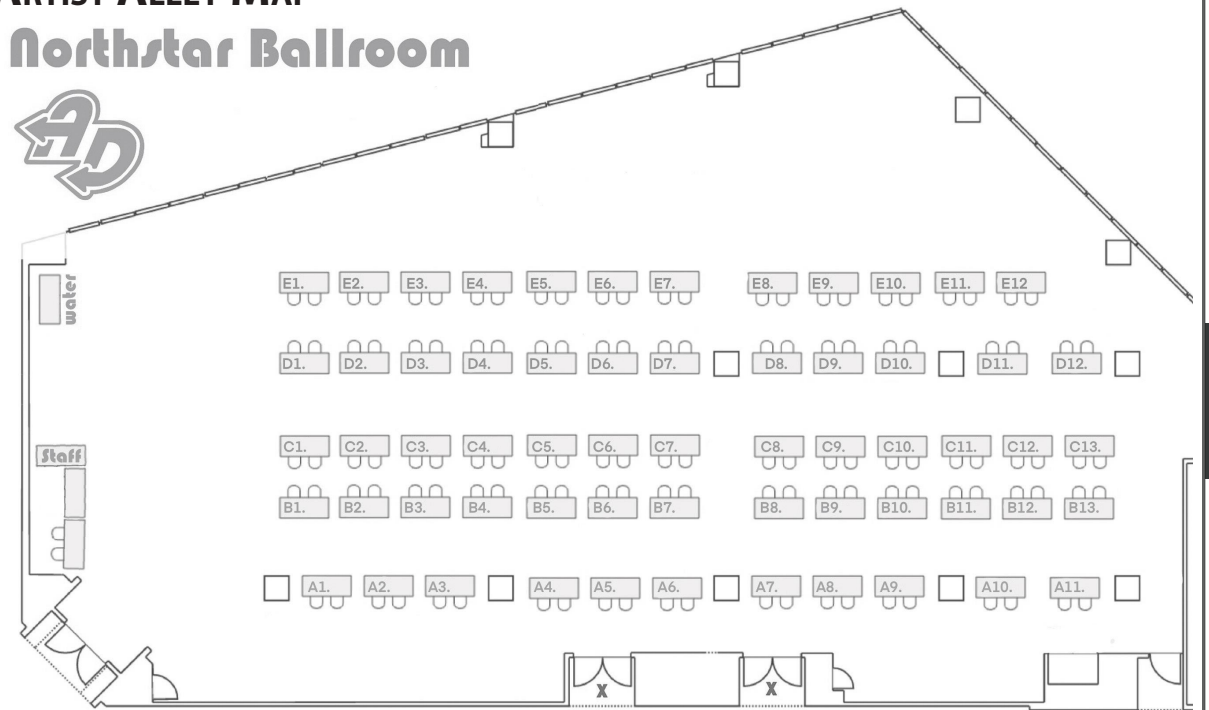

ARTIST ALLEY MAP

Northstar Ballroom

ARTISTS AND LOCATIONS

A2 - @ashleymasog *

D2 - 8-Bit Ichigo *

A5 - Ai Mochi Arts *

C1 - Akemi Kiri

A4 - Alumeire

C8 - Blu Water Ink

B2 - Blulious

E2 - brownrabbits

B3 - Bun&Pho *

E9 - chiffonsu

B5 - Chompalot Art *

B10 - Craft Quest *

B4 - Cricketbat

B9 - CypriTREE

B12 - Dapper Raptor Studios

C12 - DrawingCrows *

A9 - Elver *

D11 - Esclair Studios

C7 - Fried Unicorn Studio *

C5 - IllustCafe Studio *

B11 - It's Raining Color

C2 - jdelgado!

E1 - Jidou Art Studio

D1 - Jnii.jpg

C3 - KaijuJUNGLE *

A3 - Kaitpaint *

E12 - Kamaniki *

C4 - Kanokawa

D12 - KikiCraft *

D4 - Krazehcakes

C11 - l3reezer

A10 - Lashialea *

D6 - Lemon Penguin *

A1 - Midgart *

D8 - Mighty Pegasus Art

E8 - Moneco Arts *

A8 - MythicPhoenix *

D3 - Nancy Illustrations

B7 - OfSkySociety

B1 - Penelopeveprints

A7 - Phantom Star Studio *

D5 - Pitchgold *

C13 - Platinum Disco

B6 - R.TRIGGER

E11 - rainubrew

D7 - Rhory

B8 - SAJU Art

C9 - Savvy Jensen Art

D10 - Studio Paigy *

E4 - Subconscious Realms

D9 - The Art of CK *

A11 - The Jolly Jawbreaker *

C6 - Timeskip Studio

E6 - TipTop

E10 - ToasterKiwi *

A6 - TomoCreations

E7 - ToniRenea Art *

C10 - Vince Price

E5 - Wooperworks *

E3 - xoaiu *

B13 - Yen Pen

Artist Alley Key

* Local Artist